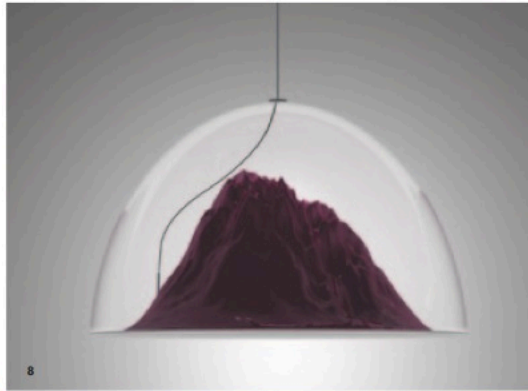

INSPIRATION BOOK
be inspired

N°07

MEASURE EXCESS

by VALRHONA

- 1: "Tecido Platter" produced by Vista Alegre - Design Goncalo Campos Alegre - www.goncalocampos.com
- 2: "Landscape lates" Design Speechless - Studios - Photo@ Switch Thomas
- 3: "Tablescape" Project - Design & photo jinhyun jeon 2007 - www.jhyun.com
- 4: "Liquid Glacial table" - Design Zaha Hadid - Photo@ Jacopo Spillimbergo
- 5: "Interior Landscapes" - Design Bellilla - Photo@ Barbara Wrablewski
- 6: "Botanical Flower" - Photo@ Kari Herer Photography
- 7: "Ammonite Sink" - @ www.hightech.ag
- 8: "Mountain View Lamp" Suspension concept - Design Dima Loginoff - DESIGN AND DESIGN INTERNATIONAL AWARDS, Paris, France - www.dimaloginoff.com
- 9: @ Shutterstock - Belazarova Elena
- 10: "Moss moss Carpet" - Design Az & Mut - Photo@ Margane Le Gall
- 11: "Escape" - Design Aruliden - Awards IDEA 2012 GOOD DESIGN Award Red Dot High Design Quality - www.aruliden.com