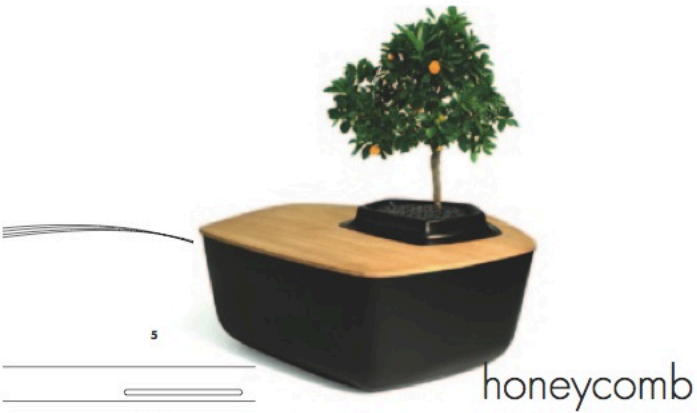

INSPIRATION BOOK
be inspired

N°07

MEASURE EXCESS

by VALRHONA

- 1: "Tecido Platter" produced by Vista Alegre - Design Goncalo Campos Alegre - www.goncalocampos.com
- 2: "Landscape lates" Design Speechless - Studios - Photo@ Switch Thomas
- 3: "Tablescape" Project - Design & photo jinhyun jeon 2007 - www.jhyun.com
- 4: "Liquid Glacial table" - Design Zaha Hadid - Photo@ Jacopo Spillimbergo
- 5: "Interior Landscapes" - Design Bellilla - Photo@ Barbara Wrablewski
- 6: "Botanical Flower" - Photo@ Kari Herer Photography
- 7: "Ammonite Sink" - @ www.hightech.ag
- 8: "Mountain View Lamp" Suspension concept - Design Dima Loginoff - DESIGN AND DESIGN INTERNATIONAL AWARDS, Paris, France - www.dimaloginoff.com
- 9: @ Shutterstock - Belazarova Elena
- 10: "Moss moss Carpet" - Design Az & Mut - Photo@ Margane Le Gall
- 11: "Escape" - Design Aruliden - Awards IDEA 2012 GOOD DESIGN Award Red Dot High Design Quality - www.aruliden.com